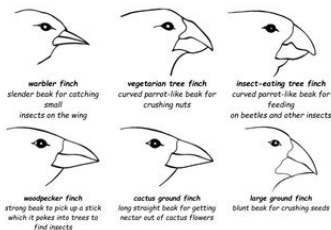

Download File PDF Directed How Competition Shapes Communities Answer Key

#Jenny

Finally I get this ebook, thanks for all these I can get now!

#Rio

Cool! I'am really happy

#Markus Jensen

I did not think that this would work, my best friend showed me this website, and it does! I get my most wanted eBook

#Hun Tsu

wtf this great ebook for free?!

#Che Salsa

My friends are so mad that they do not know how I have all the high quality ebook which they do not!

#Diego Butler

so many fake sites. this is the first one which worked! Many thanks

Bird beaks (Darwins' finches) investigation.

[Download PDF version of :](#)

Directed How Competition Shapes Communities Answer Key